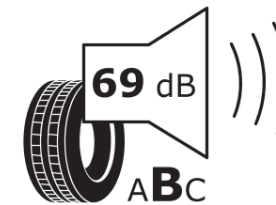

ENERG

MICHELIN

676065

225/45R17 91 W

C1