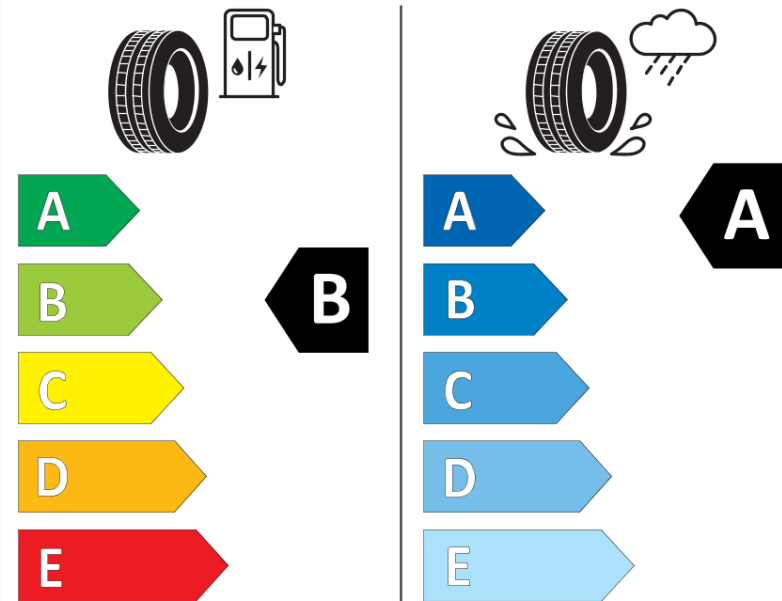

### Product Information Sheet

Delegated Regulation (EU) 2020/740

Supplier name or trademark	<b>MICHELIN</b>
Commercial name or trade designation	<b>PRIMACY 4 S2</b>
Tyre type identifier	<b>676065</b>
Tyre size designation	<b>225/45R17</b>
Load-capacity index	<b>91</b>
Speed category symbol	<b>W</b>
Fuel efficiency class	<b>B</b>
Wet grip class	<b>A</b>
External rolling noise class	<b>B</b>
External rolling noise value	<b>69</b>
Severe snow tyre	<b>No</b>
Ice tyre	<b>No</b>
Date of start of production	<b>30/18</b>
Date of end of production	
Load version	<b>SL</b>
Additional information	<b>225/45 R17 91W TL PRIMACY 4 S2 MI</b>

# ENERG

**MICHELIN**

676065

225/45R17 91 W

C1

2020/740